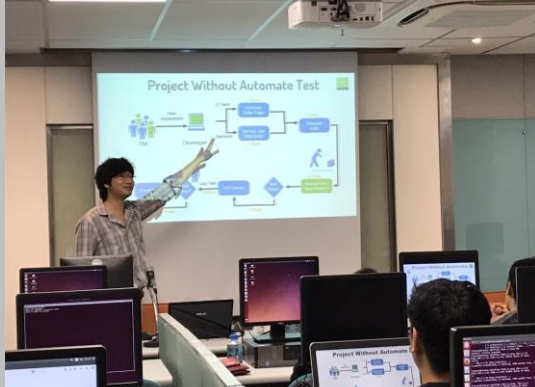

ภาพบรรยากาศ Training ของ QA Hive